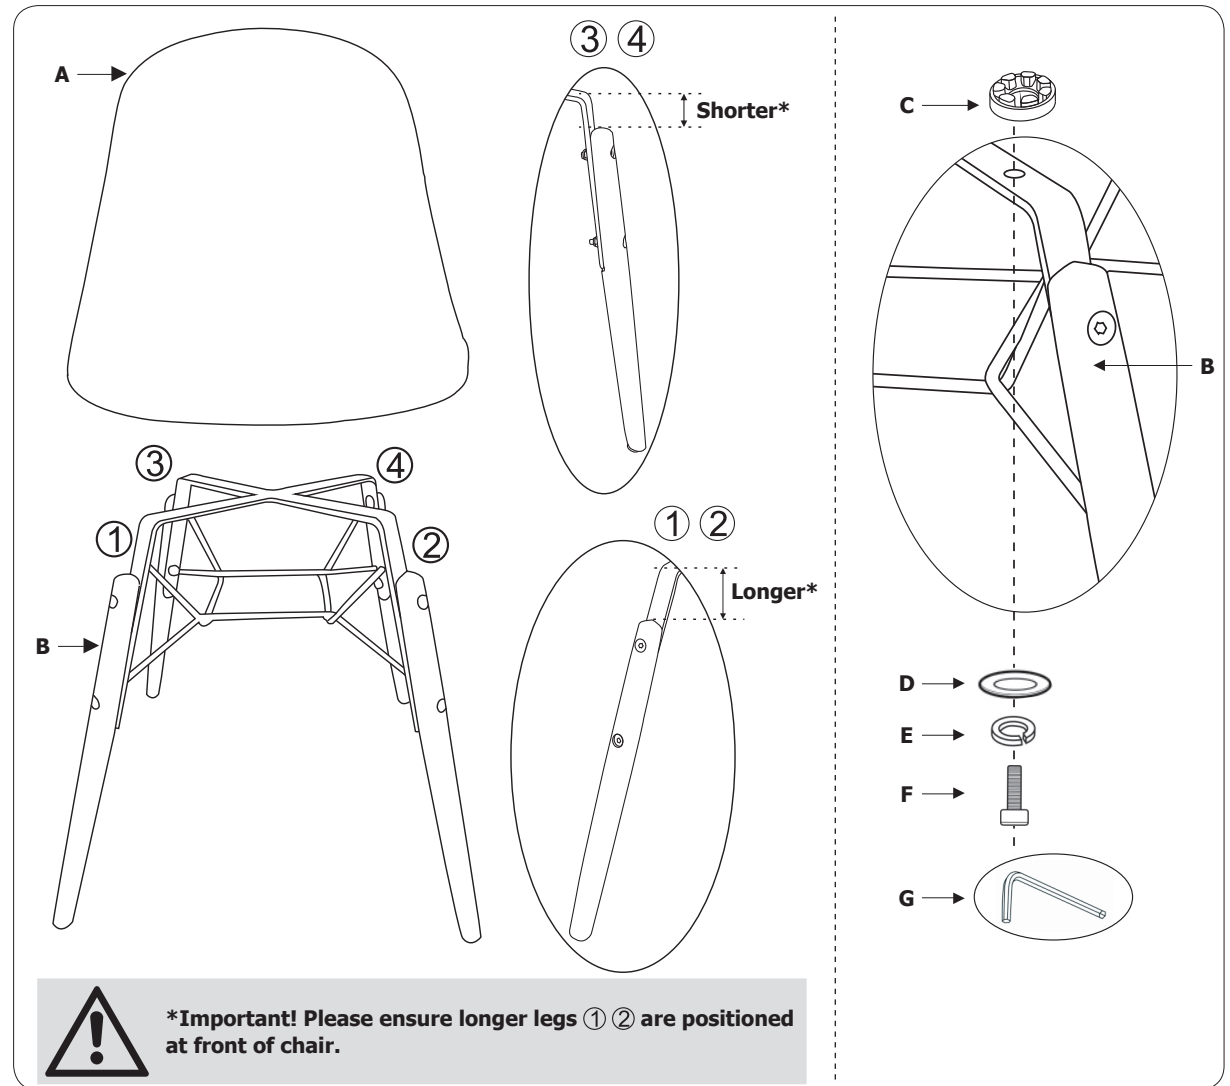

# BOLERO

DM840: Arlo side chair White (Pack 2)  
 DM841: Arlo side chair Charcoal (Pack 2)  
 DM842: Arlo side chair Coffee (Pack 2)

FB815: Arlo Side Chair Dark Grey (Pack 2)  
 FB818: Arlo Side Chair Dark Orange (Pack 2)  
 FB819: Arlo Side Chair Teal (Pack 2)

**Important:**

- Ensure the chair is assembled correctly and all bolts are tightened
- Please periodically check and tighten all fixings
- Do not tilt forwards or backwards on chair
- Not suitable for outdoor use or for stacking