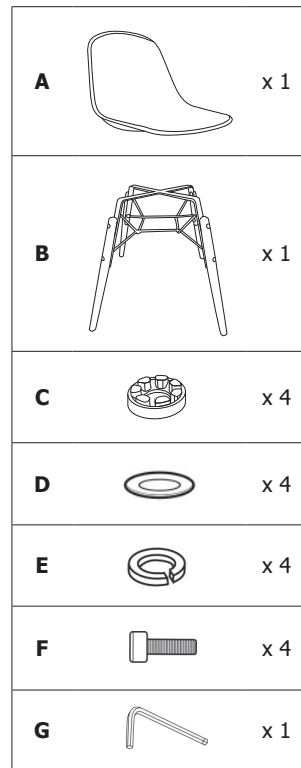

# BOLERO

DM840: Arlo side chair White (Pack 2)  
 DM841: Arlo side chair Charcoal (Pack 2)  
 DM842: Arlo side chair Coffee (Pack 2)

FB815: Arlo Side Chair Dark Grey (Pack 2)  
 FB818: Arlo Side Chair Dark Orange (Pack 2)  
 FB819: Arlo Side Chair Teal (Pack 2)

**Important:**

- Ensure the chair is assembled correctly and all bolts are tightened
- Please periodically check and tighten all fixings
- Do not tilt forwards or backwards on chair
- Not suitable for outdoor use or for stacking