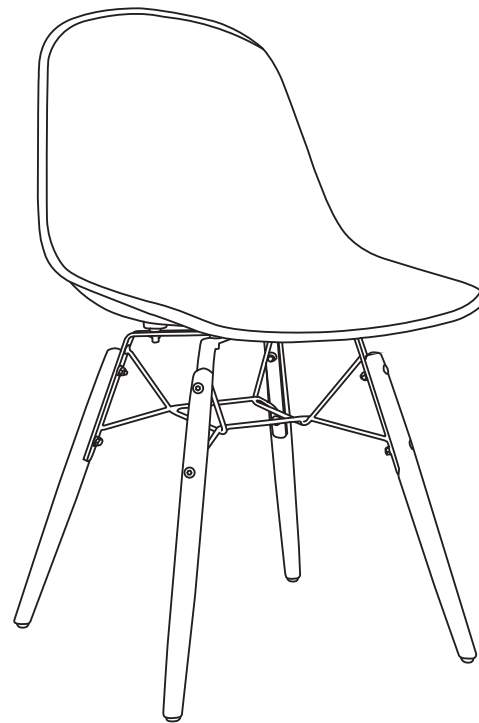

# BOLERO

DM840: Arlo side chair White (Pack 2)  
 DM841: Arlo side chair Charcoal (Pack 2)  
 DM842: Arlo side chair Coffee (Pack 2)

FB815: Arlo Side Chair Dark Grey (Pack 2)  
 FB818: Arlo Side Chair Dark Orange (Pack 2)  
 FB819: Arlo Side Chair Teal (Pack 2)

**Important:**

- Ensure the chair is assembled correctly and all bolts are tightened
- Please periodically check and tighten all fixings
- Do not tilt forwards or backwards on chair
- Not suitable for outdoor use or for stacking