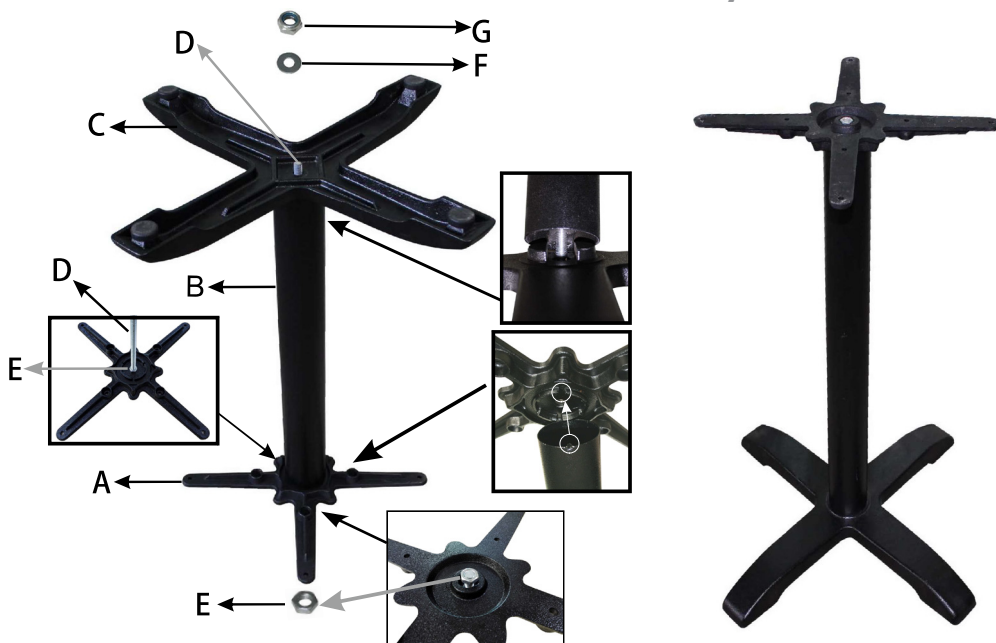

BOLERO

CE154 Cast Iron Table Leg base CR478 Cast Iron Poseur Table Leg Base

Assembly Instructions

A		1pc
B		1pc
C		1pc
D		1pc
E		2pcs
F		1pc
G		1pc

UK	0845 146 2887	Fourth Way, Avonmouth, Bristol, BS11 8TB United Kingdom
NL	0800 – 29 1 29	
	040 – 2628080	
FR	0800 - 29 2 29	
	01 60 34 28 80	
DE	0800 – 1860806	
IT	N/A	
ES	901-100 133	
PT	vendas@nisbets.pt	
AU	1300 225 960	15 Badgally Road, Campbelltown, 2560, NSW, Australia

Important!

Please note screws required to fix the base to the Bolero predrilled table tops are supplied with the table top carton.

Before assembly, carefully remove all packaging and ensure all parts are present. Please periodically check and tighten assembly.

Important! Once assembled please do not attempt to move or lift the table by pulling the table top as this will cause damage to top!

CE154_CR478_A5_v4_20190516